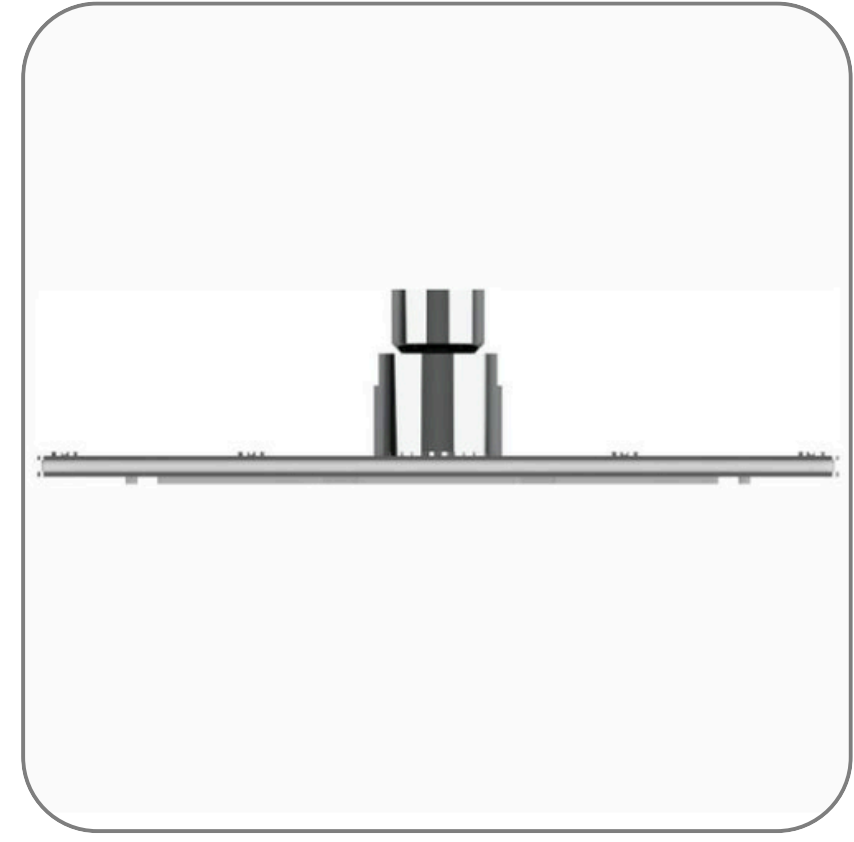

MRP: ₹3,400.00 - ₹8,000.00(Incl. of all taxes)

AVAILABLE IN:

150x150mm
₹ 3,400.00

200x200mm
₹ 4,550.00

250x250mm
₹ 6,850.00

300x300mm
₹ 8,000.00

RAIN SHOWER MAGNA - SQUARE

The Rain Shower MAGNA - Square is a sophisticated addition to any bathroom, offering a range of features designed for an enhanced and luxurious shower experience.

TECHNICAL DETAILS

Single - Function of MAGNA - Square Rain Shower :

- Rain Shower: Experience the luxurious sensation of Rainfall equipped with silicone nozzles for effortless cleaning.

Product Specification :

- Shower Body Material: Crafted from durable Mirror Finished Stainless Steel 304 & Brass Body Parts with 5.2 mm Thickness

Technical Details:

- Water Pressure: Requires a minimum of 2 bar pressure; recommend a 0.5 HP pressure pump for low water pressure situations. Pressure Pump is not required if the distance between your bathroom and overhead tank is more than 50 feet, as it will create natural pressure.
- Shower Tested: We test products @ 4 Bar.
- Ideal Geyser Capacity: More than 20 litre is recommended

CARE & CLEANING TIPS

- Cleaning: Use only water for cleaning the surface; avoid using any chemical cleaners.
- Water Caution: Avoid exposure to High TDS (Total Dissolve Solids) water. The TDS Level Recommended by WHO, however it should be less than 300 ppm (parts per million)

POLICY

- Customer Support [Know More](#)
- Return Policy [Know More](#)
- Warranty [Know More](#)

FOLLOW US

To stay updated with all that's happening in Jaz, connect with us